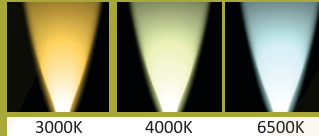

Optical: Diffuser is made of impact resistant PMMA/ PC specially designed for efficient light distribution. Choice of light color from 2700K-6500K. The exactitude optical system gives very low glare rating, while reducing light pollution.

OUTDOOR LIGHTING

BOLLARD

COLOR TEMPERATURE

Parks, Squares and pedestrian areas, Urban roads and streets, Bike paths, Precincts

Product Name	Catlogue Reference No	Size (L)mm	LED Wattage	Ingress Protection
ZEN	VAK-BL-ZEN-30-S-06	300	06W	IP65
	VAK-BL-ZEN-60-S-06	600	06W	IP65