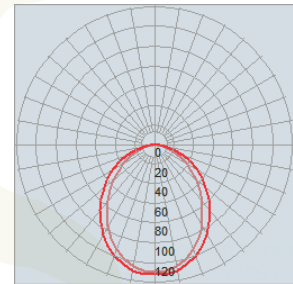

OUTDOOR LIGHTING

BOLLARD

COLOR TEMPERATURE