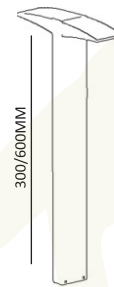

OUTDOOR LIGHTING

BOLLARD

COLOR TEMPERATURE