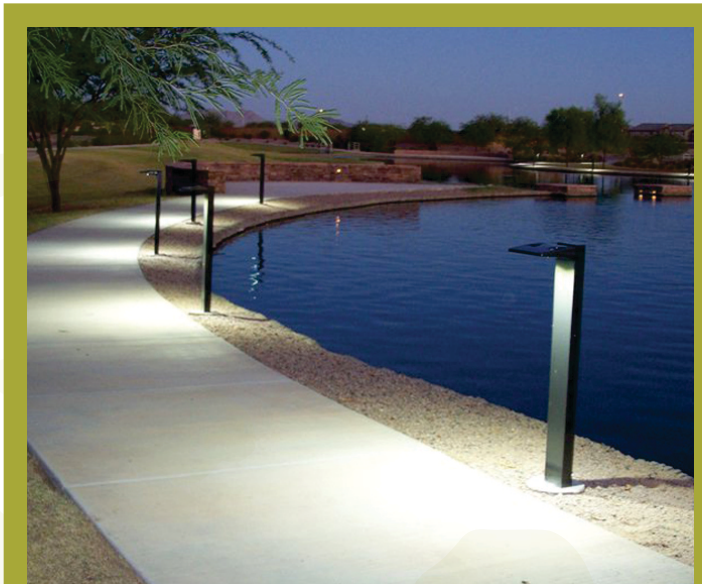

OUTDOOR LIGHTING

BOLLARD

COLOR TEMPERATURE