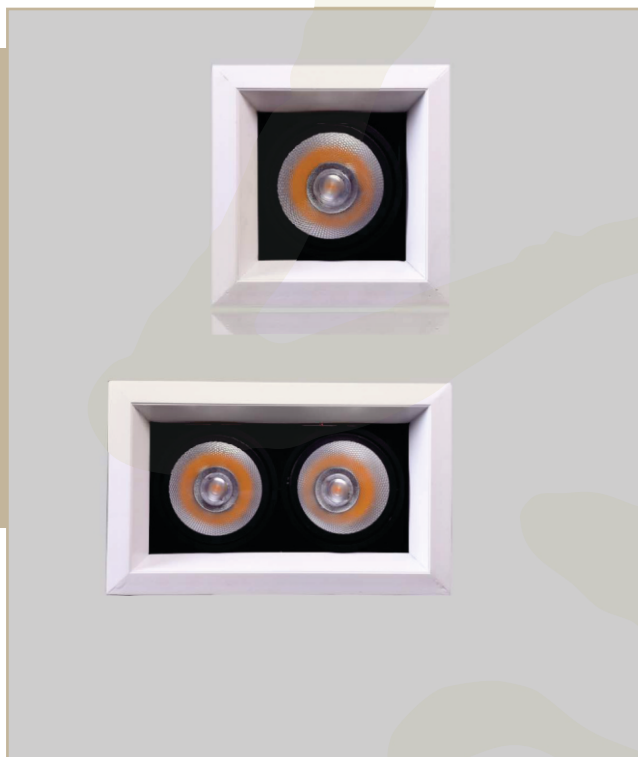

XYRUS

Twin decorative LED deep spot light, compact styling, clean fascia and enclosed precision die-cast lamp housing features

- The system allows a multitude of possibilities for accent and display lighting by aiming and tilting the spot light and possibilities to combine different light distribution with one frame.
- The turn and twistable spot light can also be used as conventional down light
- Recessed frames containing one and two spot lights.
- Various geometric permutations possible.

INDOOR LIGHTING

RECESS DOWN LIGHT

Housing: Xyrus housing is made of pressure diecast aluminium with integral heat sink, bezel matt finish for Ceiling. Suitable for recessed mounted on a variety of fall ceilings systems. Mounting through self mounting spring loaded clip attached to the fixture.

Optical: High efficient LED Module in COB Technology with Constant Current driver. Fitting is with good colour rendering Ra>80.

Electrical: Recessed LED downlighter suitable for 30W with PF>.95 & driver efficiency of > 85%. Input power is 90-240VAC, 50Hz.

commercial area & office environment,
Residential space, Lobby

Product Name	Catalogue Reference No	Dimensions	Cut out size	Lamp wattage	Lumen output
XYRUS	VAK-DL-XYR-R-30	175X175X155	135X135	30W	2700
	VAK-DL-XYR-R-2x30	-	-	60W	5400