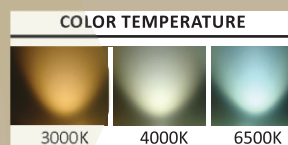

XYRUS

Twin decorative LED deep spot light, compact styling, clean fascia and enclosed precision die-cast lamp housing features

- The system allows a multitude of possibilities for accent and display lighting by aiming and tilting the spot light and possibilities to combine different light distribution with one frame.
- The turn and twistable spot light can also be used as conventional down light
- Recessed frames containing one and two spot lights.
- Various geometric permutations possible.

INDOOR LIGHTING

RECESS DOWN LIGHT

Housing: Xyrus housing is made of pressure diecast aluminium with integral heat sink, bezel matt finish for Ceiling. Suitable for recessed mounted on a variety of fall ceilings systems. Mounting through self mounting spring loaded clip attached to the fixture.