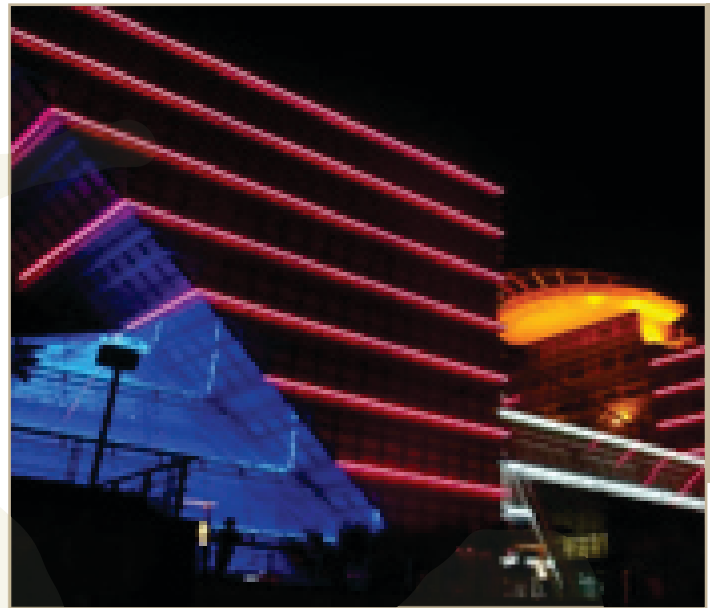

INDOOR LIGHTING
STRIP LIGHT

COLOR TEMPERATURE

3000K 4000K 6500K