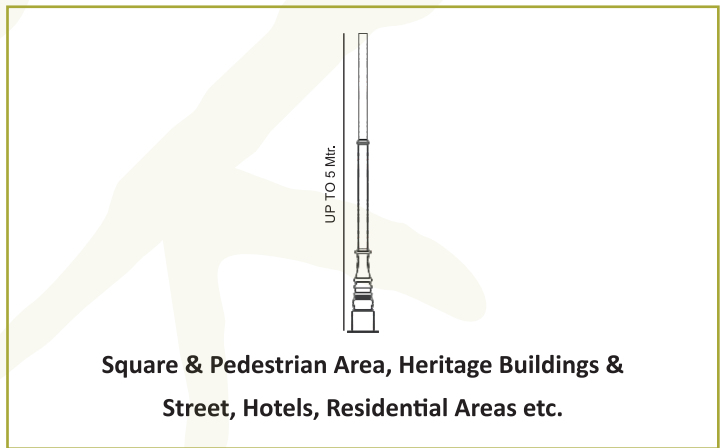

TURBO

Turbo is distinguished by classic but at the same time contemporary style, due to elegant and discreet shape and color of its base.

- Decorative street light pole made out of GI/ MS tubular pole
- Multiple coating of weather resistant Polyurethane paint in various colors
- T' washed, etched primered for better adhesion
- Zinc rich Epoxy primered and painted in UV stablised Polyurethane painting formula.
- The embellishments are cast in iron/ aluminum and fitted to the column by grub screw fitting.
- Hot dip galvanizing can be done on the complete pole on request

OUTDOOR LIGHTING

POLE

OUTDOOR LIGHTING

POLE

Product Name	Catlogue No	Pole height(A)	Dia/length(B)	Dia/length©	Dia/length(D)
TURBO	VAK-PL-TUR-3	3mtr	-	-	-
	VAK-PL-TUR-4	4mtr	-	-	-
	VAK-PL-TUR-5	5mtr	-	-	-