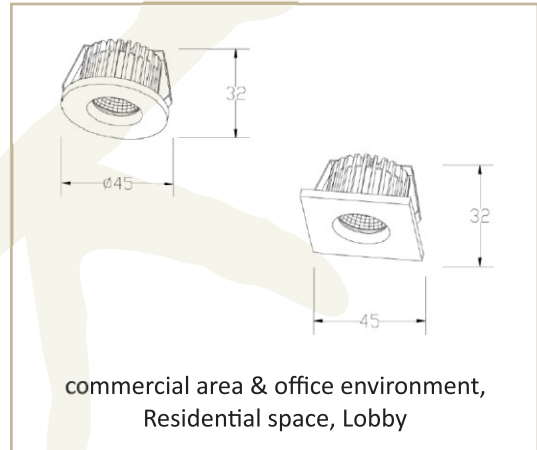

Product Name	Catalogue Reference No	Dimensions	Cut out size	Lamp wattage	Lumen output
TEENY	VAK-DL-TEE-RD/SQ-R-03	45x32	35	5W	210