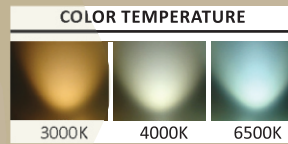

SERA

A Versatile Spot Light system Ideal For modern retail, Exhibition and reception area.

- The system allows a multitude of possibilities for accent and display lighting by aiming and tilting the spot light and possibilities to combine different light distribution with one frame.
- The turn and twistable spot light can also be used as conventional down light
- Recessed frames containing 1 to 4 spot lights.
- Various geometric permutations possible.

INDOOR LIGHTING

RECESS DOWN LIGHT

Housing: Sera housing is made of pressure diecast aluminium with integral heat sink, bezel matt finish for Ceiling. Suitable for recessed mounted on a variety of fall ceilings systems. Mounting through self mounting spring loaded clip attached to the fixture.