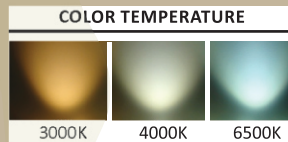

ROAX

Square stylish track Light is designed for spot, task and general lighting in retail and commercial applications.

- Twist and click solution
- Track Light is designed for spot, task and general lighting in retail and commercial applications.
- By using LEDs it emits neither IR nor UV radiation, thus reducing any concerns regarding the discoloration and deterioration of sensitive objects and materials.
- An LED light source also contains no mercury and no lead.

INDOOR LIGHTING

TRACK LIGHT

Housing: Roax track light fitting made of decorative high corrosion resistant die cast aluminum, stainless steel fastener.

Optical: Reflector is of spun and anodized of high purity aluminium. Specially designed multifacet lens used for efficient light distribution. Beam angle is 60 degree.