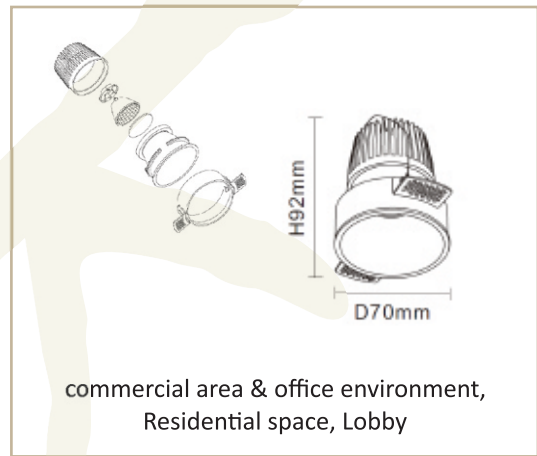

INDOOR LIGHTING

RECESS DOWN LIGHT

Housing:

Trimless recessed downlighter with separate preinstall frame. Premio housing is made of pressure diecast aluminium with integral heat sink, bezel matt finish for Ceiling. Suitable for recessed mounted on a variety of fall ceilings systems. Mounting through self mounting spring loaded clip attached to the fixture.

Product Name	Catalogue Reference No	Dimensions	Cut out size	Lamp wattage	Lumen output
Premio	VAK-DL-PRE-R-10	70X92	70mm	10W	900
	VAK-DL-PRE-R-15	84X102	84mm	15W	1350
	VAK-DL-PRE-R-20	109x110	109mm	20W	1800