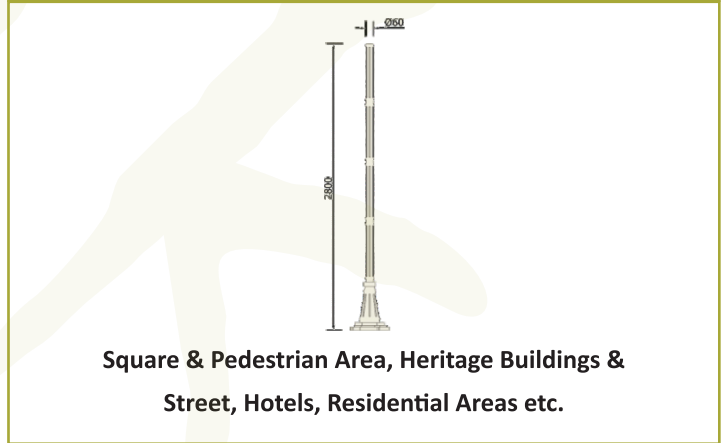

# PREC

Prec is distinguished by classic but at the same time contemporary style, due to elegant and discreet shape and color of its base.

- Decorative street light pole made out of Aluminum.
- Multiple coating of weather resistant Polyurethane paint in various colors
- T' washed, etched primered for better adhesion
- Zinc rich Epoxy primered and painted in UV stablised Polyurethane painting formula.
- The embellishments are cast in iron/ aluminum and fitted to the column by grub screw fitting.
- Hot dip galvanizing can be done on the complete pole on request

OUTDOOR LIGHTING

POLE

Product Name	Catlogue No	Pole height(A)	Dia/length(B)	Dia/length©	Dia/length(D)
PREC	VAK-PL-PRE-3	3mtr	-	-	-
	VAK-PL-PRE-4	4mtr	-	-	-
	VAK-PL-PRE-5	5mtr	-	-	-