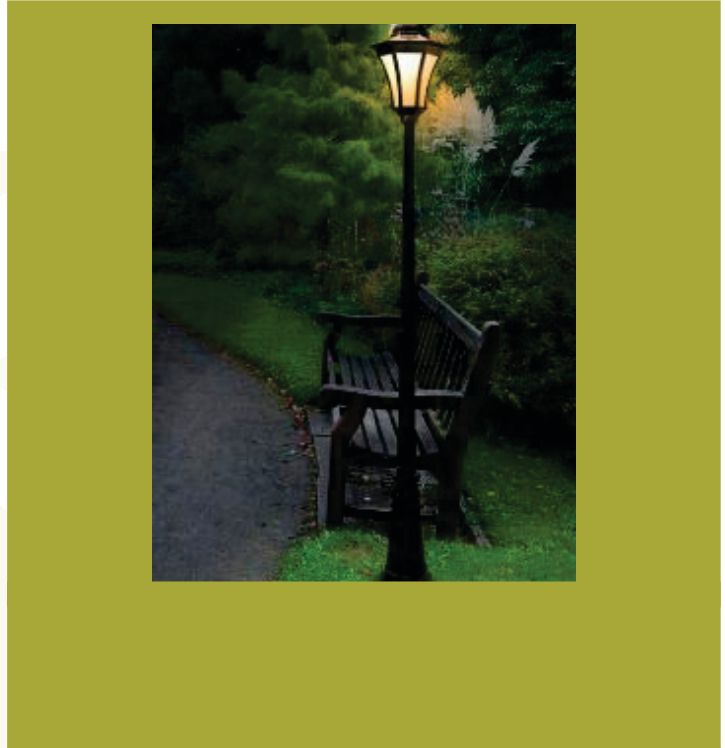

# PREC

Prec is distinguished by classic but at the same time contemporary style, due to elegant and discreet shape and color of its base.

- Decorative street light pole made out of Aluminum.
- Multiple coating of weather resistant Polyurethane paint in various colors
- T' washed, etched primered for better adhesion
- Zinc rich Epoxy primered and painted in UV stablised Polyurethane painting formula.
- The embellishments are cast in iron/ aluminum and fitted to the column by grub screw fitting.
- Hot dip galvanizing can be done on the complete pole on request

OUTDOOR LIGHTING

POLE

Product Name	Catlogue No	Pole height(A)	Dia/length(B)	Dia/length©	Dia/length(D)
PREC	VAK-PL-PRE-3	3mtr	-	-	-
	VAK-PL-PRE-4	4mtr	-	-	-
	VAK-PL-PRE-5	5mtr	-	-	-