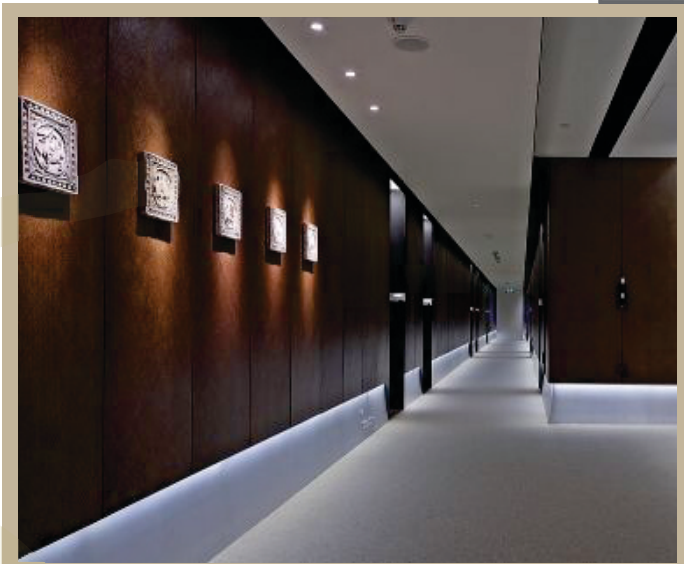

EYECON

The softly contoured aluminium reflector and energy efficient light source combine to produce a luminaire of exceptional style and performance.

- Shining Brightness bring you with comfort and visual enjoyment
- Uniform and directional Lighting.
- Easy installation and maintenance
- Emitting angle 15 degree

INDOOR LIGHTING

RECESS DOWN LIGHT

Housing: Eyecon Housing is made of pressure diecast aluminium with integral heat sink, bezel matt finish for Ceiling. Suitable for recessed mounted on a variety of fall ceilings systems. Mounting through self mounting spring loaded clip attached to the fixture

commercial area & office environment,
Residential space, Lobby

Product Name	Catalogue Reference No	Dimensions	Cut out size	Lamp wattage	Lumen output
EYECON	VAK-DL-EYE-RD-R-5	90X50	80	5W	380
	VAK-DL-EYE-RD-R-10	90X60	80	10W	740
	VAK-DL-EYE-RD-R-15	90X80	80	15W	1110