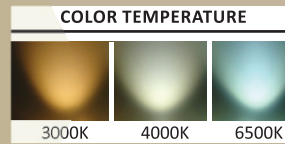

EYECON

The softly contoured aluminium reflector and energy efficient light source combine to produce a luminaire of exceptional style and performance.

- Shining Brightness bring you with comfort and visual enjoyment
- Uniform and directional Lighting.
- Easy installation and maintenance
- Emitting angle 15 degree

INDOOR LIGHTING

RECESS DOWN LIGHT

Housing: Eyecon Housing is made of pressure diecast aluminium with integral heat sink, bezel matt finish for Ceiling. Suitable for recessed mounted on a variety of fall ceilings systems. Mounting through self mounting spring loaded clip attached to the fixture