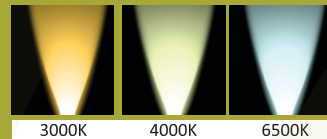

Staircases, Ramp, Entrance / Exits ,Stairwells, Paths, Interior & Exterior steps, Patios, Hallways / Passages, Porches

Product Name	Catlogue Reference No	Size (mm)	Cutout Size	LED Wattage	Ingress Protection
DIO	VAK-WR-DIO-STEP-R03	90X90	76X76	3W	IP65
	VAK-WR-DIO-STEP-R05	90X135	76X127	5W	IP65
	VAK-WR-DIO-STEP-R07	90X200	76X208	7W	IP65