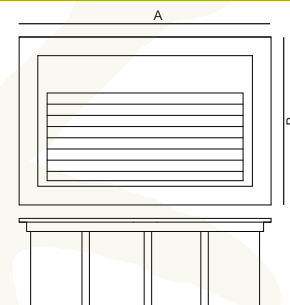

# DIO

Unique look provides an ample wash of illumination against your wall

- Step Light designed for safety and style on stairways, patios, decks, balcony areas, walkways and building perimeters
- Designed for low mounting heights for the illumination of interior and exterior locations where guidance and security lighting is required
- Light is directed to the ground providing illumination where it is needed and minimizing light spill
- Modular design offers a wide range of lighting possibilities
- Several models and sizes

OUTDOOR LIGHTING

WALL LIGHT

**Housing:** Recessed mounting wall fitting made of high corrosion resistant die cast aluminum, recessed box in high density polyethylene.

**Optical:** Diffuser made of high impact polycarbonate.

COLOR TEMPERATURE

Staircases, Ramp, Entrance / Exits ,Stairwells, Paths, Interior & Exterior steps, Patios, Hallways / Passages, Porches

Product Name	Catlogue Reference No	Size (mm)	Cutout Size	LED Wattage	Ingress Protection
DIO	VAK-WR-DIO-STEP-R03	90X90	76X76	3W	IP65
	VAK-WR-DIO-STEP-R05	90X135	76X127	5W	IP65
	VAK-WR-DIO-STEP-R07	90X200	76X208	7W	IP65