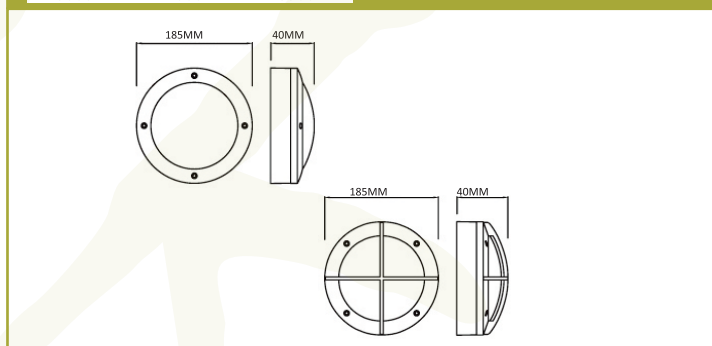

Housing: Curb body is made up of diecast aluminium with black powder coating and durable silicon rubber gasket to protect from dust and water.

Optical: Diffuser is made up of toughened borosilicate frosted glass or UV stabilised Poly-carbonate for symmetrical light distribution.

Electrical: Curb is suitable for 12W with PF>.95 & driver efficiency of >85%. Input power is 90-240VAC, 50Hz.

Finishing: Complete fitting is pure polyester based powder coated with high corrosion resistance and chemical chromatised protection.

COLOR TEMPERATURE

3000K   4000K   6500K