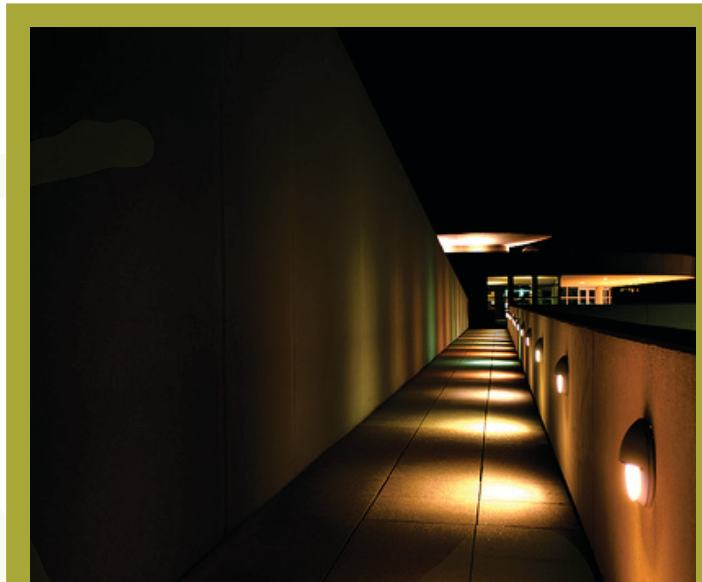

CURB

A range of robust, vandal resistant bulkheads designed for outdoor and indoor applications

- The Bulk head are the perfect combination of aesthetic fixture design and optimum illumination performance.
- Enhanced Look for amenity application.
- Best combination of functionality and emotional appeal.
- May be used in other dark corners and cupboards where light is required.
- Stylish, Elegant and utilitarian light fitting
- IP65 rated

OUTDOOR LIGHTING

WALL LIGHT

Housing: Curb body is made up of diecast aluminium with black powder coating and durable silicon rubber gasket to protect from dust and water.

Optical: Diffuser is made up of toughened borosilicate frosted glass or UV stabilised Poly-carbonate for symmetrical light distribution.

Electrical: Curb is suitable for 12W with PF>.95 & driver efficiency of >85%. Input power is 90-240VAC, 50Hz.

Finishing: Complete fitting is pure polyester based powder coated with high corrosion resistance and chemical chromatised protection.