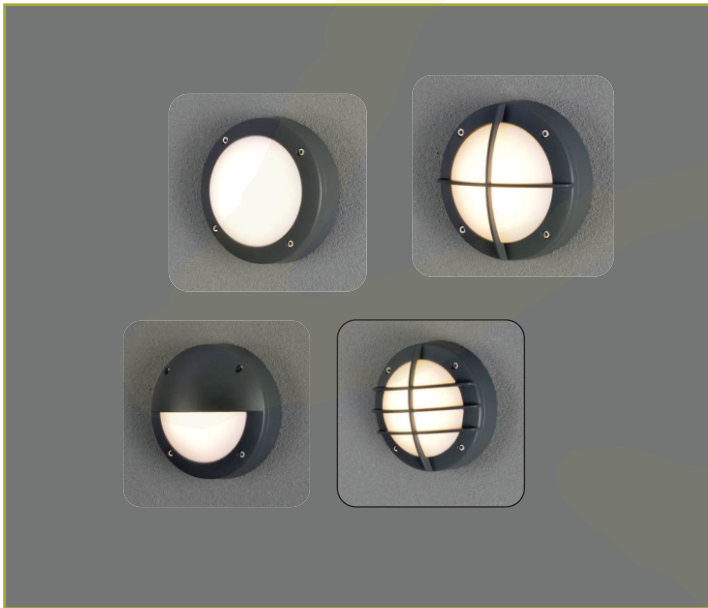

CURB

A range of robust, vandal resistant bulkheads designed for outdoor and indoor applications

- The Bulk head are the perfect combination of aesthetic fixture design and optimum illumination performance.
- Enhanced Look for amenity application.
- Best combination of functionality and emotional appeal.
- May be used in other dark corners and cupboards where light is required.
- Stylish, Elegant and utilitarian light fitting
- IP65 rated

OUTDOOR LIGHTING

WALL LIGHT

Housing: Curb body is made up of diecast aluminium with black powder coating and durable silicon rubber gasket to protect from dust and water.

Optical: Diffuser is made up of toughened borosilicate frosted glass or UV stabilised Poly-carbonate for symmetrical light distribution.

Electrical: Curb is suitable for 12W with PF>.95 & driver efficiency of >85%. Input power is 90-240VAC, 50Hz.

Finishing: Complete fitting is pure polyester based powder coated with high corrosion resistance and chemical chromatised protection.

COLOR TEMPERATURE

3000K 4000K 6500K

Staircases, Ramp, Entrance / Exits, Stairwells, Paths, Interior & Exterior steps, Patios, Hallways / Passages, Porches

Product Name	Catlogue Reference No	Size (mm)	LED Wattage	Ingress Protection
CURB	VAK-BULK-CUR-C-RD-S12	185X40	12W	IP65
	VAK-BULK-CUR-H-RD-S10	185X40	10W	IP65
	VAK-BULK-CUR-J-RD-S12	185X40	12W	IP65
	VAK-BULK-CUR-P-RD-S12	185X40	12W	IP65