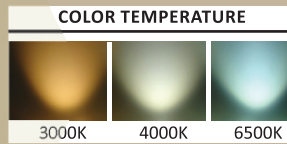

### Housing

Corona housing of Die cast aluminum. Proper integral heat sink, bezel matt white finish for ceiling.

### Optical:

Good colour rendering LED downlight, , choice of CCT 2700K-6500K at Ra>80, Difused light is produced with PMMA. LED is of COB type , Low power in different wattages.