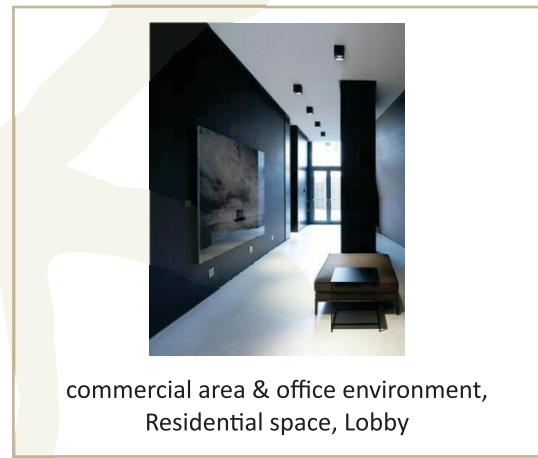

commercial area & office environment,
Residential space, Lobby

Product Name	Catlogue Reference No	Dimensions (axb)	Lamp wattage	Lumen output
CORONA	VAK - DL -COR- SQ-S10	100 X 100	10W	900
	VAK - DL -COR- SQ-S20	100 X 150	20W	1800
	VAK - DL -COR- SQ-S30	100 X 190	30W	2700