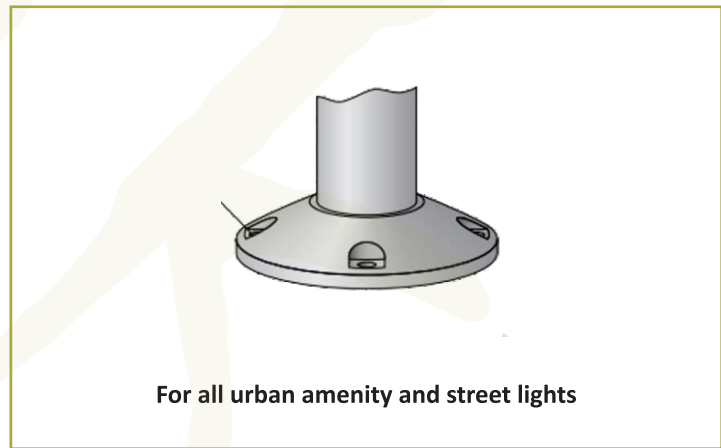

BANSI

Bansi is distinguished by classic but at the same time contemporary style, due to elegant and discreet shape and color of its base.

- Decorative street light pole made out of GI/ MS tubular pole
- Multiple coating of weather resistant Polyurethane paint in various colors
- T' washed, etched primered for better adhesion
- Zinc rich Epoxy primered and painted in UV stablised Polyurethane painting formula.
- The embellishments are cast in iron/ aluminum and fitted to the column by grub screw fitting.
- Hot dip galvanizing can be done on the complete pole on request

OUTDOOR LIGHTING

POLE

Product Name	Catlogue No	Pole height(A)	Dia/length(B)	Dia/length©	Dia/length(D)
BANSI	VAK-PL-BAN-3	3mtr	-	-	-
	VAK-PL-BAN-4	4mtr	-	-	-
	VAK-PL-BAN-5	5mtr	-	-	-