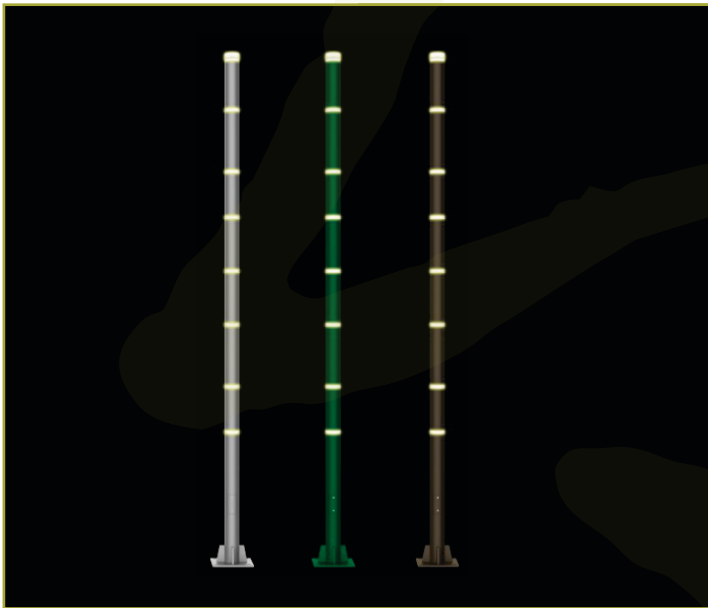

BANSI

Bansi is distinguished by classic but at the same time contemporary style, due to elegant and discreet shape and color of its base.

- Decorative street light pole made out of GI/ MS tubular pole
- Multiple coating of weather resistant Polyurethane paint in various colors
- T' washed, etched primered for better adhesion
- Zinc rich Epoxy primered and painted in UV stablised Polyurethane painting formula.
- The embellishments are cast in iron/ aluminum and fitted to the column by grub screw fitting.
- Hot dip galvanizing can be done on the complete pole on request

OUTDOOR LIGHTING

POLE

Product Name	Catlogue No	Pole height(A)	Dia/length(B)	Dia/length©	Dia/length(D)
BANSI	VAK-PL-BAN-3	3mtr	-	-	-
	VAK-PL-BAN-4	4mtr	-	-	-
	VAK-PL-BAN-5	5mtr	-	-	-