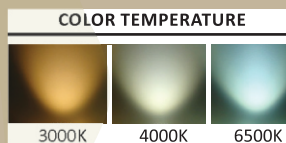

INDOOR LIGHTING

TRACK LIGHT

Housing: Super track light fitting made of decorative high corrosion resistant die cast aluminum, stainless steel fastener.

Optical: Reflector is of spun and anodized of high purity aluminium. Specially designed multifacet lens used for efficient light distribution. Beam angle is 60 degree.