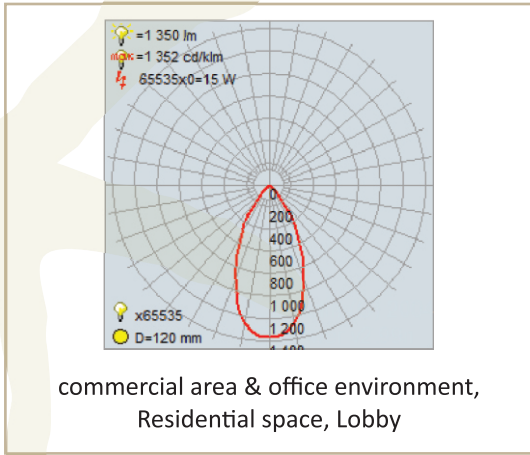

PUNCH

A range of petite, precision engineered and long lasting LED Fix & swivel COB downlights.

- Option of Fix/ swivel recess mounted LED downlight
- Uniform and directional Lighting.
- Easy installation and maintenance
- Environmentally friendly and maintenance free.

Housing:
Punch housing of Die Cast Aluminum. Proper integral heat sink, bezel matt white finish for ceiling.

Optical:
High efficient LED Module in COB Technology with Constant Current driver. Fitting is with good colour rendering Ra>80.

Electrical:
Punch suitable for different wattage with PF>.95&driver efficiency of > 85%.Input power is 90-240VAC, 50Hz.

Product Name	Catlogue Reference No	Dimensions	Cut out size	Lamp wattage	Lumen output
PUNCH	VAK-DL-PUN-RD-R-05	80x60	70mm	5W	450
	VAK-DL-PUN-RD-R-10	110x70	90mm	10W	900
	VAK-DL-PUN-RD-R-15	140x85	120mm	15W	1350
	VAK-DL-PUN-RD-R-30	160x90	140mm	30W	2700