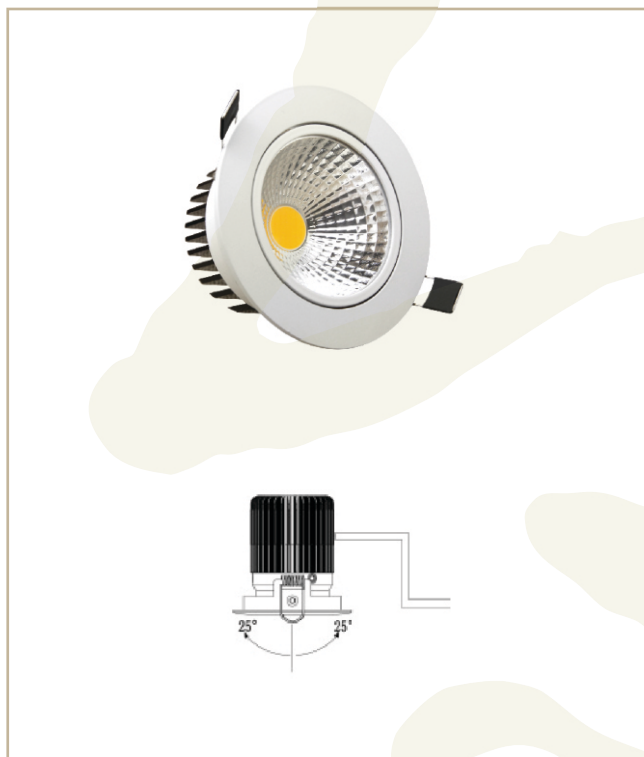

PUNCH

A range of petite, precision engineered and long lasting LED Fix & swivel COB downlights.

- Option of Fix/ swivel recess mounted LED downlight
- Uniform and directional Lighting.
- Easy installation and maintenance
- Environmentally friendly and maintenance free.

Housing:
Punch housing of Die Cast Aluminum. Proper integral heat sink, bezel matt white finish for ceiling.

Optical:
High efficient LED Module in COB Technology with Constant Current driver. Fitting is with good colour rendering Ra>80.

Electrical:
Punch suitable for different wattage with PF>.95&driver efficiency of > 85%.Input power is 90-240VAC, 50Hz.

Product Name	Catlogue Reference No	Dimensions	Cut out size	Lamp wattage	Lumen output
PUNCH	VAK-DL-PUN-RD-R-05	80x60	70mm	5W	450
	VAK-DL-PUN-RD-R-10	110x70	90mm	10W	900
	VAK-DL-PUN-RD-R-15	140x85	120mm	15W	1350
	VAK-DL-PUN-RD-R-30	160x90	140mm	30W	2700