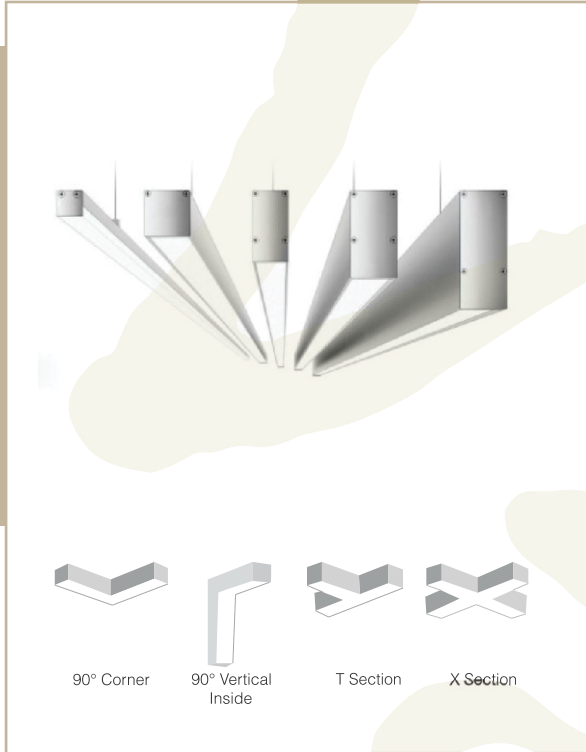

OCEANIC S

Add a hint of elegance to your interior, A unique suspended/Surfacemounted Architectural line luminaire with high efficiency diffuser for optimum performance and lighting balance

- This beautiful aluminum grey suspension light hangs elegantly in the air.
- Soft light with acrylic diffuser
- Housing material is extruded aluminum
- Adjust the height to set it up as you like.
- Easy installation and maintenance
- Easy integration with different application choice of suspended and recessed variants

INDOOR LIGHTING

LINEAR LIGHT

INDOOR LIGHTING

LINEAR LIGHT

Housing: OceanicS body is made of extruded aluminium. Proper integral heatsink, bezel matt finish for ceiling.

Optical: Diffused light produced with UV stabilised non yellowing PMMA, Good colour rendering LED downlight, choice of CCT 3000K-6500K at Ra>80,

Electrical: Oceanic LED is available in varied wattages with PF>.95 & driver efficiency of > 85%. Input power is 90-240VAC, 50Hz.

Product Name	Catalogue Reference No	Dimension	Lamp wattage	Lumen Output
OCEANIC S	VAK-CL-OCE-7090-1200-S18	70X90X1200	18W	1260
	VAK-CL-OCE-7090-1200-S36	70X90X1200	36W	2520
	VAK-CL-OCE-7090-2400-S36	70X90X2400	36W	2520
	VAK-CL-OCE-7090-2400-S72	70X90X2400	72W	5040
	VAK-CL-OCE-5070-1200-S18	50X70X1200	18W	1260
	VAK-CL-OCE-5070-1200-S36	50X70X1200	36W	2520
	VAK-CL-OCE-5070-2400-S36	50X70X2400	36W	2520
	VAK-CL-OCE-5070-2400-S72	50X70X2400	72W	5040
	VAK-CL-OCE-7575-1200-S18	75X75X1200	18W	1260
	VAK-CL-OCE-7575-1200-S36	75X75X1200	36W	2520
	VAK-CL-OCE-7575-2400-S36	75X75X2400	36W	2520
	VAK-CL-OCE-7575-2400-S72	75X75X2400	72W	5040
	VAK-CL-OCE-7535-1200-S18	75X35X1200	18W	1260
	VAK-CL-OCE-7535-1200-S36	75X35X1200	36W	2520
	VAK-CL-OCE-7535-2400-S36	75X35X2400	36W	2520
	VAK-CL-OCE-7535-2400-S72	75X35X2400	72W	5040