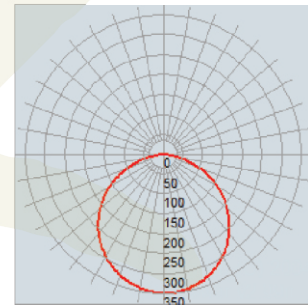

commercial area & office environment,
Residential space, Lobby

Product Name	Catalogue Reference No	Dimensions	Cut out size	Lamp wattage	Lumen output
COSMO	VAK- DL-COS-RD/SQ-R03	85x14	75mm	3W	300
	VAK-DL-COS-RD/SQ-R06	120x14	100mm	6W	600
	VAK-DL-COS-RD/SQ-R09	120x14	100mm	9W	900
	VAK-DL-COS-RD/SQ-R12	165x14	150MM	12W	1200
	VAK-DL-COS-RD/SQ-R18	225 x 14	200MM	18W	1800
	VAK-DL-COS-RD/SQ-R24	300 x14	275MM	24W	2400