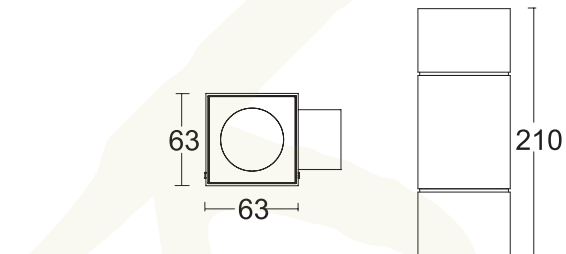

OUTDOOR LIGHTING

WALL LIGHT

COLOR TEMPERATURE

Staircases, Ramp, Entrance / Exits ,Stairwells, Paths, Interior & Exterior steps, Patios, Hallways / Passages, Porches

Product Name	Catalogue Reference No	Size (mm)	LED Wattage	Ingress Protection
ASTRAL S	VAK-WW-AST-S-UD-S-5+5	210x63x63	10W	IP65
	VAK-WW-AST-S-UD-S-7+7	210x63x63	14W	IP65
	VAK-WW-AST-S-D-S-5/7	117x63x63	5/7	IP65