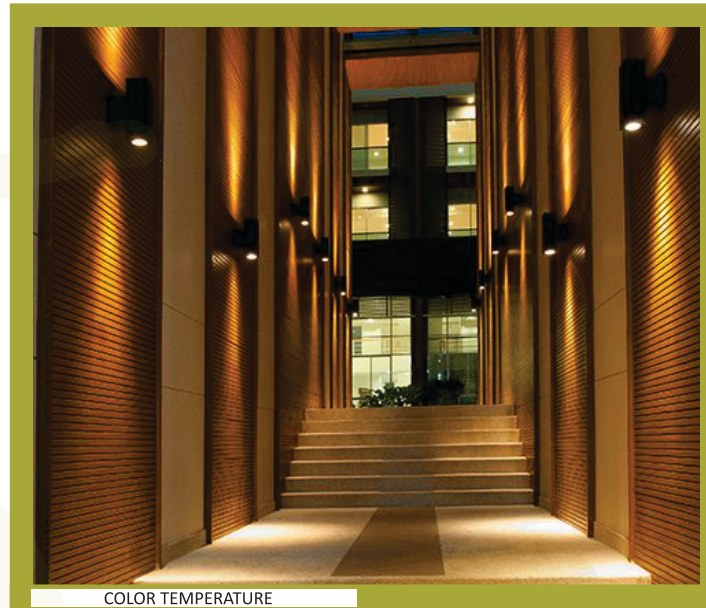

OUTDOOR LIGHTING

WALL LIGHT

COLOR TEMPERATURE